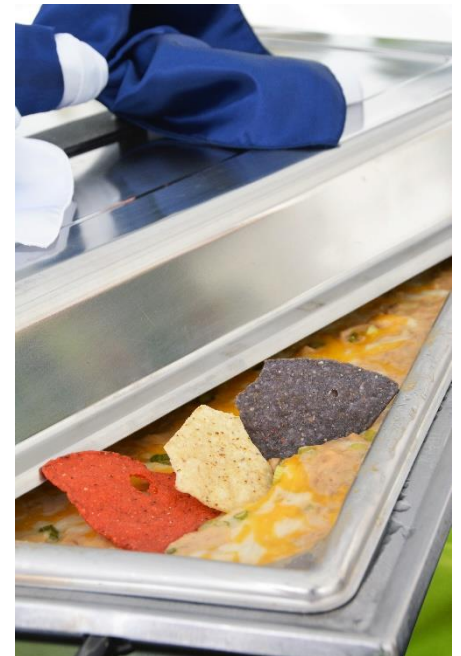

Celery and Carrots

Crisp fresh carrots and celery served with house-made herbed and blue cheese dressings* **Vegan GF**